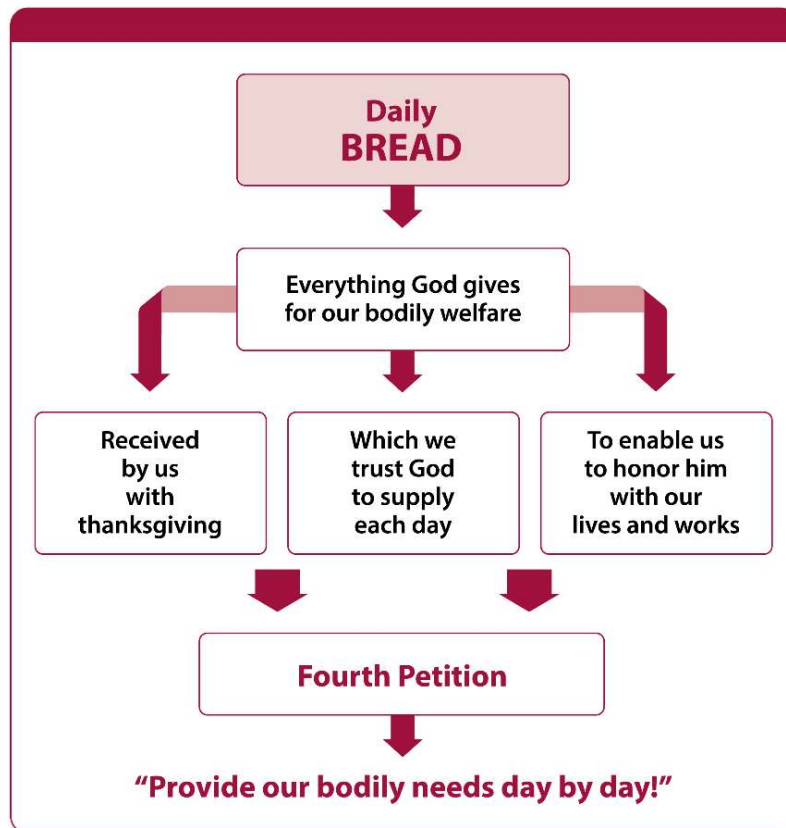

Luke 12: 22-32

“WHERE YOUR TREASURE IS, THERE YOUR HEART WILL BE”

- **I. Our hearts are set on us**
- **II. God’s heart is set on us**
- **III. Our hearts are set on Him**

The following chart summarizes what we pray for each time we say, “Give us this day our daily bread.” As you review, think about the verbs in the three boxes:

“Received”

“Trust”

“Honor”

©2017 Northwestern Publishing House. All rights reserved.